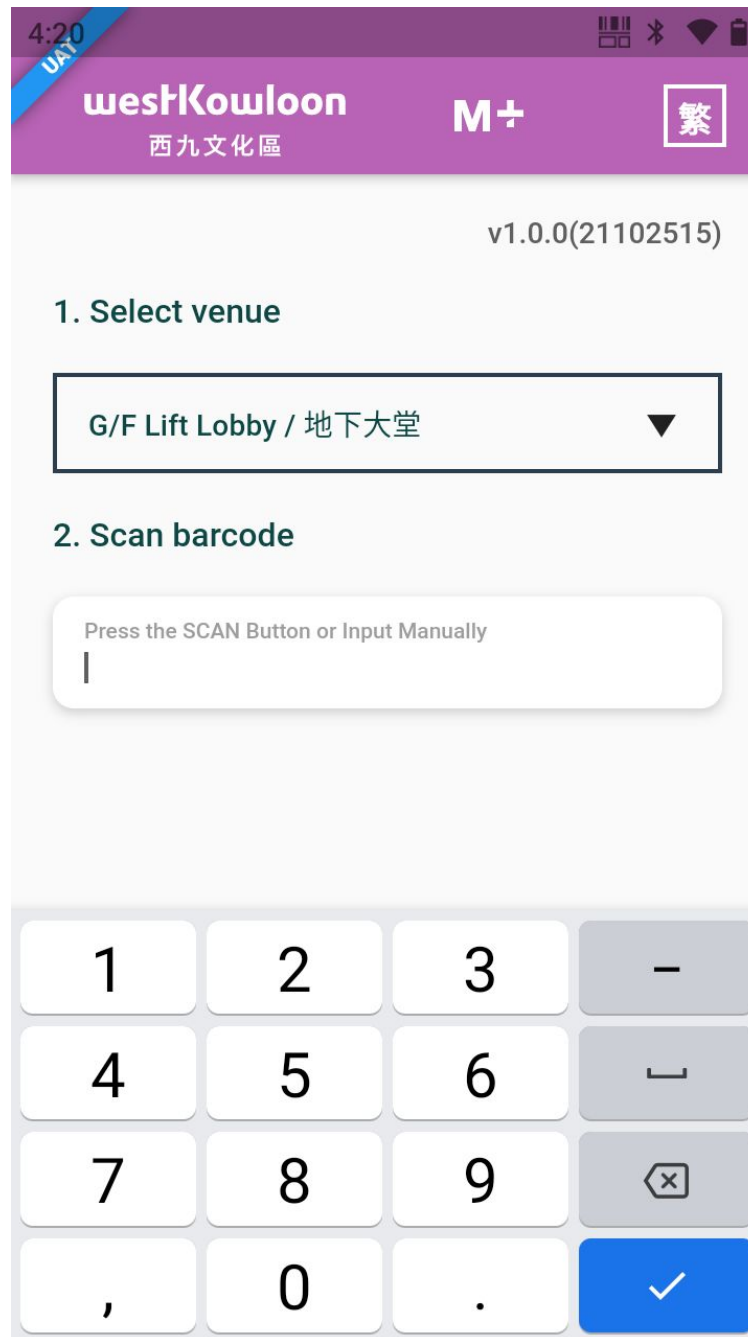

Admission App

Landing Page

Select Venue

G/F Lift Lobby / 地下大堂

G/F Escalator / 扶手電梯

B1 Lift Lobby / B1 升降機大堂

Figure 1-1 Front view of iData 50

Scan or Manual input

Scan Result - Successful

Scan Result - Fail

Eligibility Check