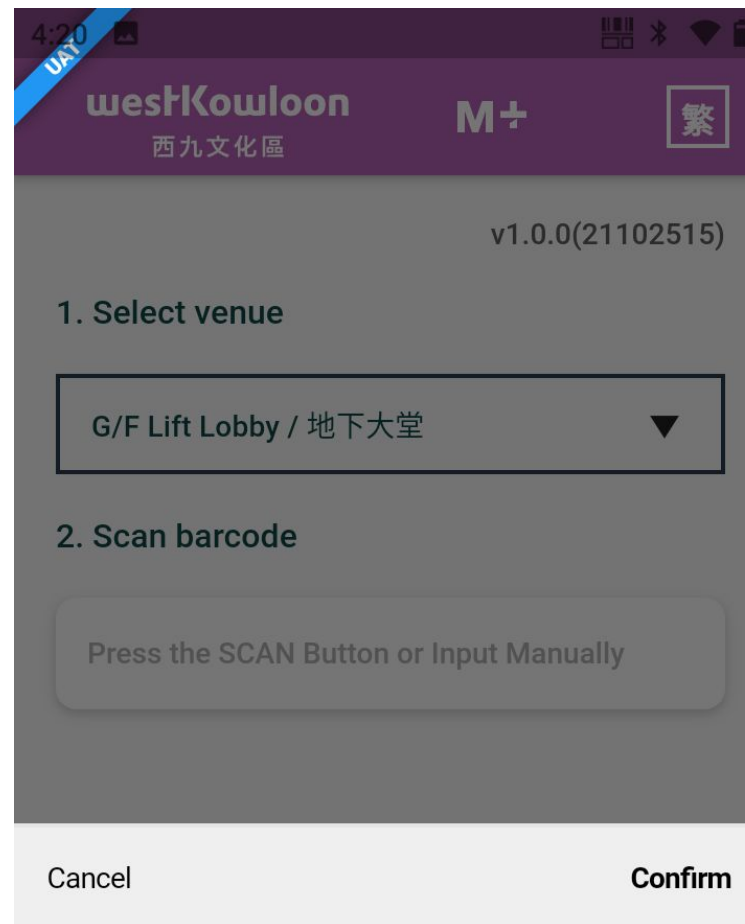

Admission App

Landing Page

Select Venue

G/F Lift Lobby / 地下大堂

G/F Escalator / 扶手電梯

B1 Lift Lobby / B1 升降機大堂

Figure 1-1 Front view of iData 50

Scan or Manual input

Scan Result - Successful

Scan Result - Fail

Eligibility Check