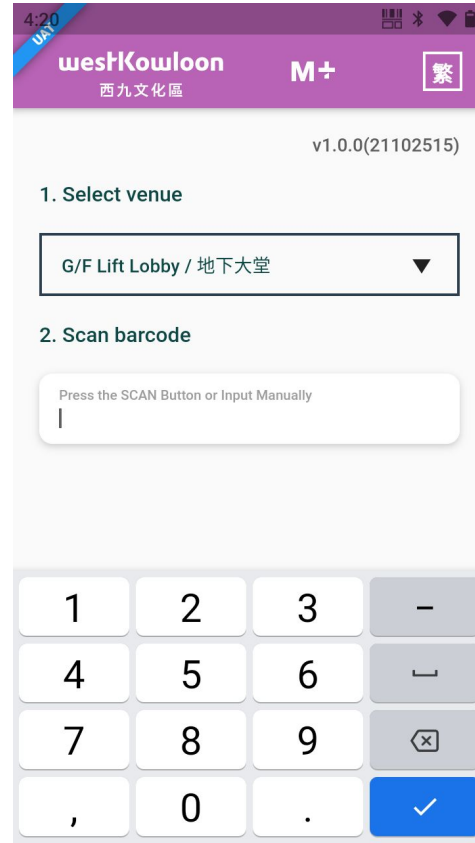

Admission App

Landing Page

Select Venue

G/F Lift Lobby / 地下大堂

G/F Escalator / 扶手電梯

B1 Lift Lobby / B1 升降機大堂

Figure 1-1 Front view of iData 50

Scan or Manual input

Scan Result - Successful

Scan Result - Fail

Eligibility Check