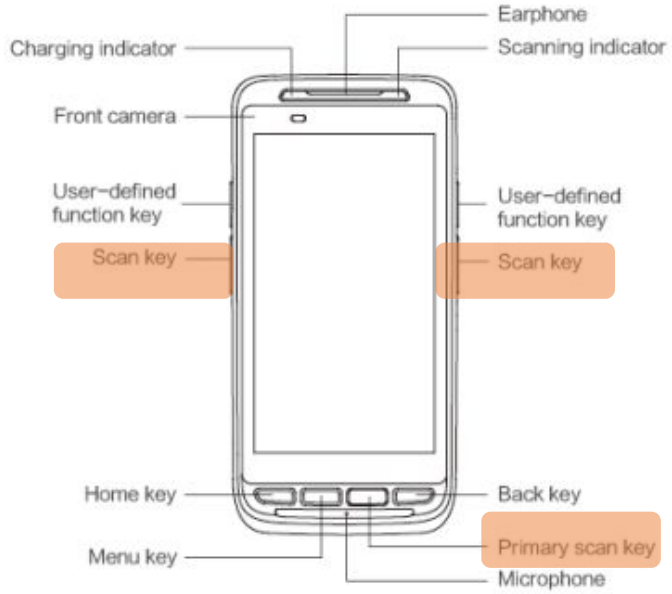

Admission App

Landing Page

Select Venue

G/F Lift Lobby / 地下大堂

G/F Escalator / 扶手電梯

B1 Lift Lobby / B1 升降機大堂

Figure 1-1 Front view of iData 50

Scan or Manual input

Scan Result - Successful

Scan Result - Fail

Eligibility Check